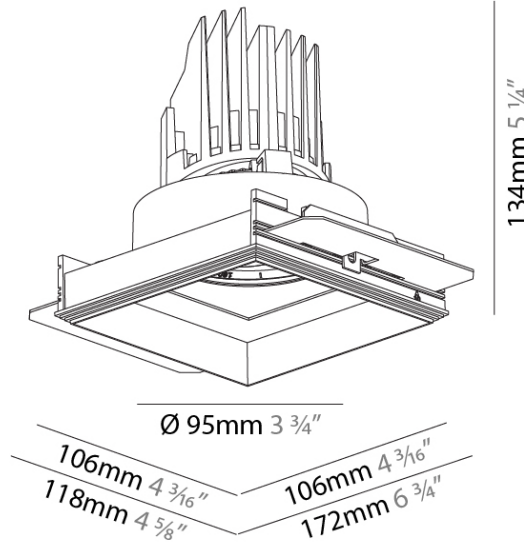

ELECTRICAL
Lamp Type: LED (Zhaga Standard)
Input Wattage (W): 13.2 / 16.5
Total Output Wattage (W): 12.1 / 14.7
[Dimming: Tri-Mode (Non-Dimming and Phase Dimming (120Vac only) and 0-10V Dimming)](#)
Driver Included: No
Driver Location: Recessed Housing
Driver Type: Constant Current - Universal
Driver Class: Class 2
Housing: See components
Input Voltage (V): 120 - 277
Constant Current (MA): 350

LED
Number of LEDs: 1
[Color Temperature (°K): 2700 / 3000 / 3500 / 4000](#)
Max. Delivered Lumen (lm): 850 / 950 / 1019 / 1040
Nominal Lumen (lm): 960 / 1070 / 1156 / 1180
CRI: >90 CRI
Efficiency (%): 88.5
Lamp Life (hrs): 50000
Upon Request: RGB-W Tunable White Special Color Temperature Special LED

OPTICAL
Reflector?: 10
Adjustability: Rotational 355°; Tilt 30°
Upon Request: Special Beam Angles

RATINGS AND CERTIFICATIONS
© 2024 Zaneen LLC, 10000 180-3382, F 416-247-9319, www.zaneen.com

Available for international specifications by adding "INT" at the end of the existing Model #. For assistance on 'custom' specifications, contact zteam@zaneen.com.
Certified By: Certified for North American Standards
In a constant effort to supply the best product, we reserve the right to change specifications or materials without notice. The most recent specification sheets are found at zaneen.com
IP rating: IP20